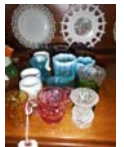

1. **112 Collection of Approx. 18 colored glass tooth
   pick holders**
   Quantity: 1