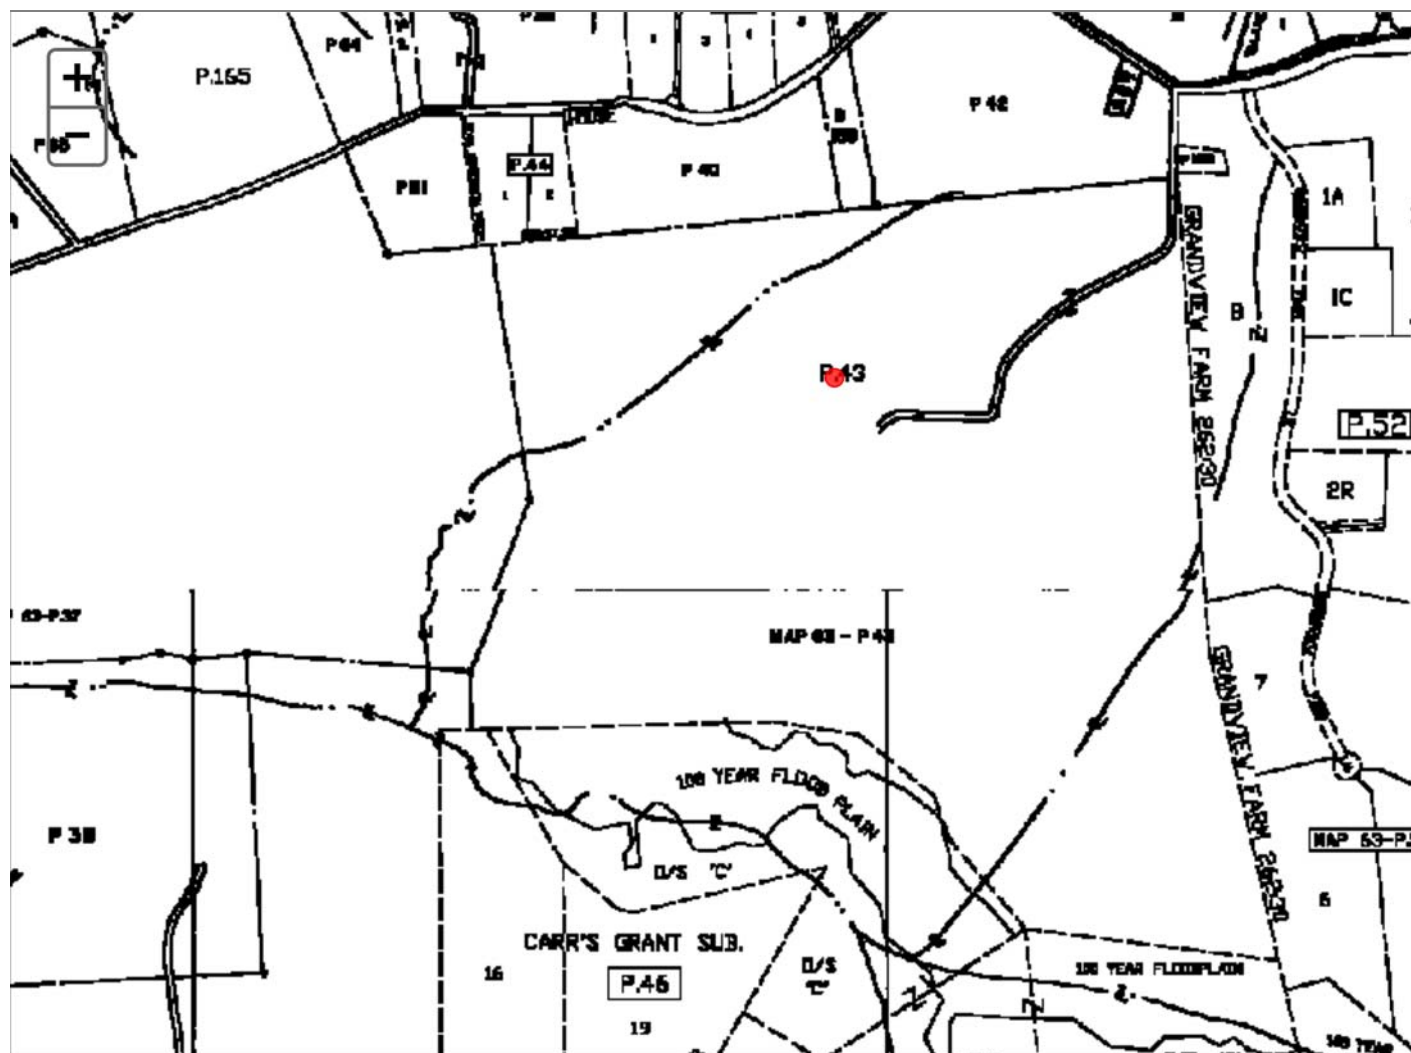

Anne Arundel County

[New Search \(http://sdat.resiusa.org/RealProperty\)](http://sdat.resiusa.org/RealProperty)District: **01** Subdivision: **000** Account Number: **03395500**

The information shown on this map has been compiled from deed descriptions and plats and is not a property survey. The map should not be used for legal descriptions. Users noting errors are urged to notify the Maryland Department of Planning Mapping, 301 W. Preston Street, Baltimore MD 21201.