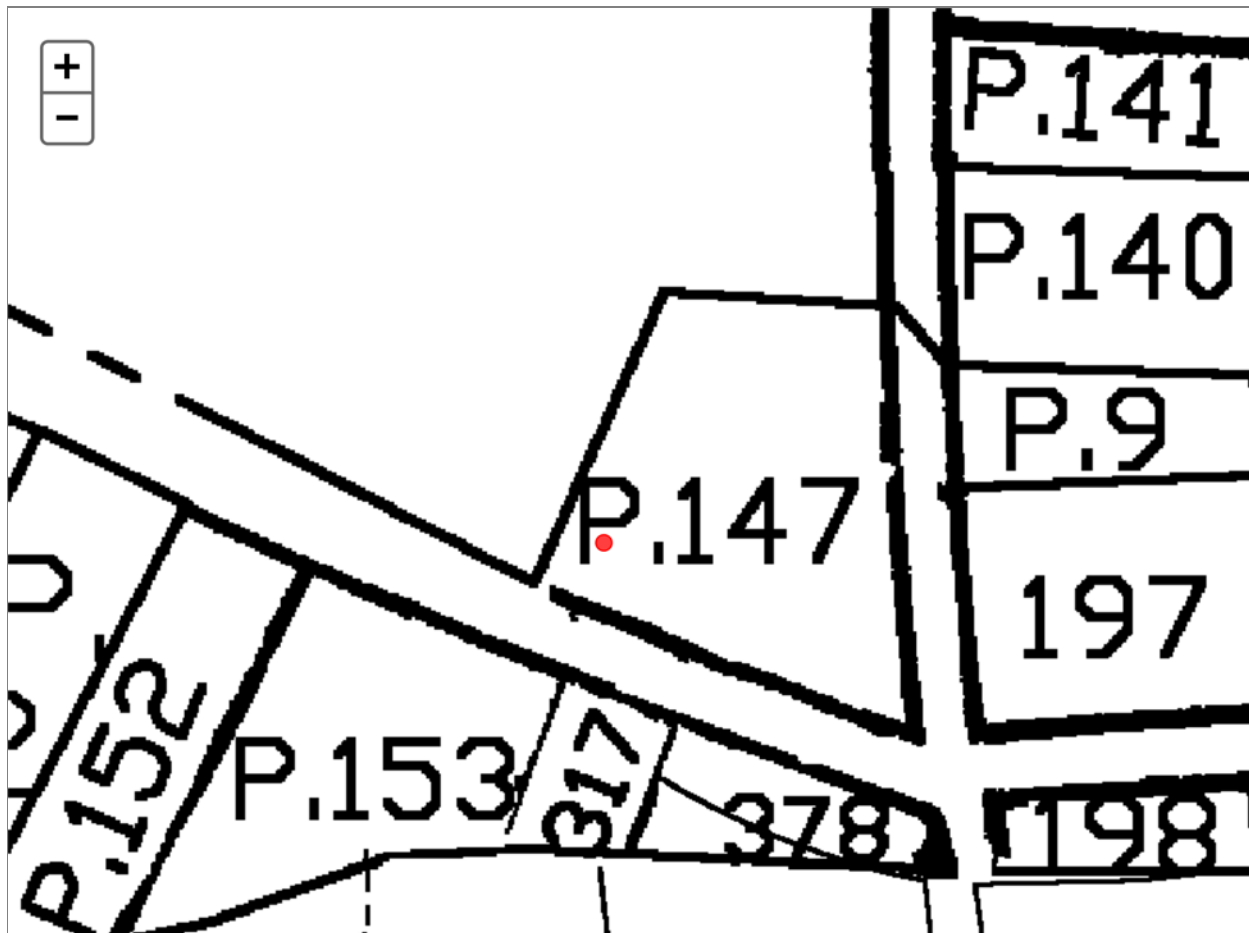

Worcester County

New Search (<http://sdat.resiusa.org/RealProperty>)

District: **03** Account Number: **016471**

The information shown on this map has been compiled from deed descriptions and plats and is not a property survey. The map should not be used for legal descriptions. Users noting errors are urged to notify the Maryland Department of Planning Mapping, 301 W. Preston Street, Baltimore MD 21201.