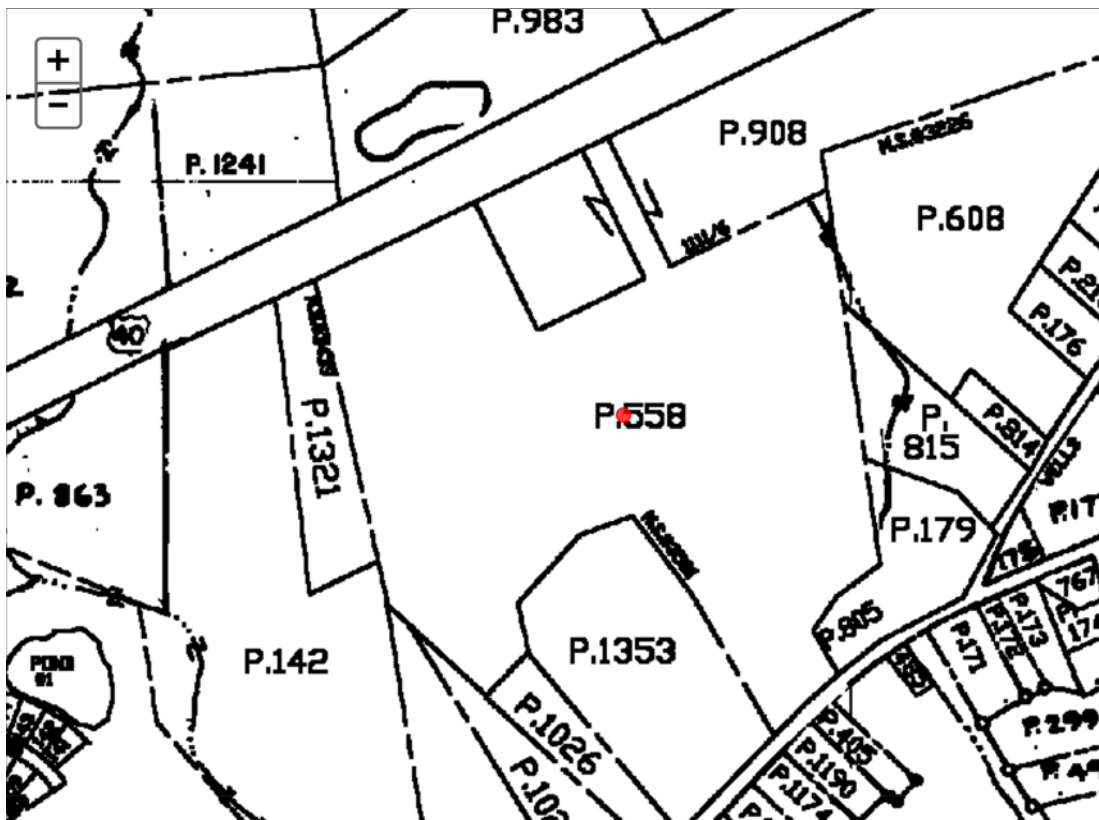

Cecil County

New Search (<http://sdat.resiusa.org/RealProperty>)

District: **05** Account Number: **114802**

The information shown on this map has been compiled from deed descriptions and plats and is not a property survey. The map should not be used for legal descriptions. Users noting errors are urged to notify the Maryland Department of Planning Mapping, 301 W. Preston Street, Baltimore MD 21201.